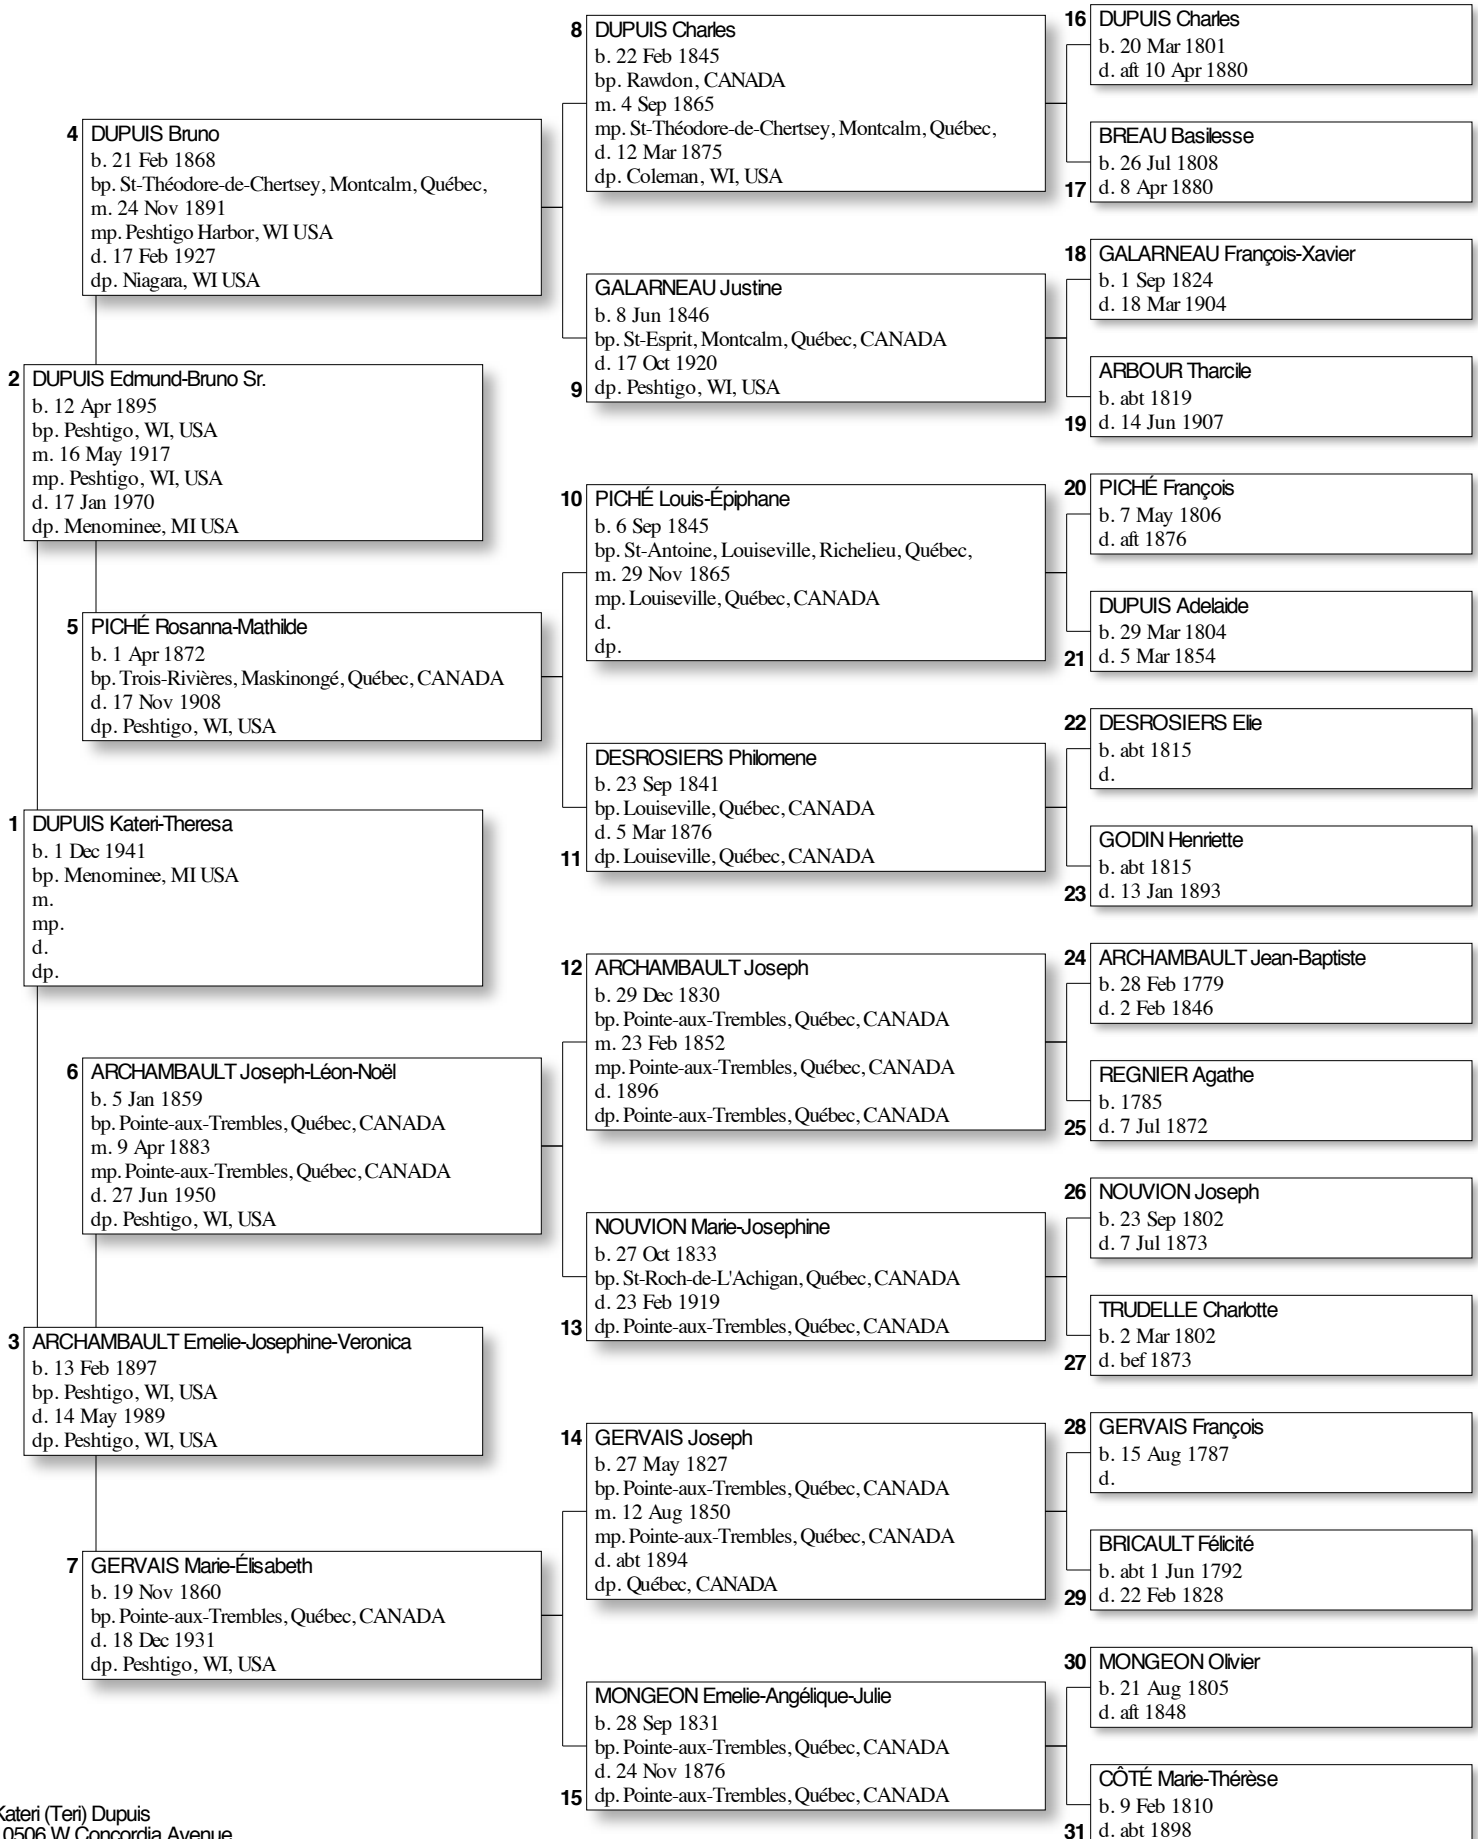

Cascading Pedigree

Chart #1

Kateri (Teri) Dupuis
10506 W Concordia Avenue
Wauwatosa, WI 53222-3355 USA

Created 20 Nov 2013 using Reunion for Macintosh