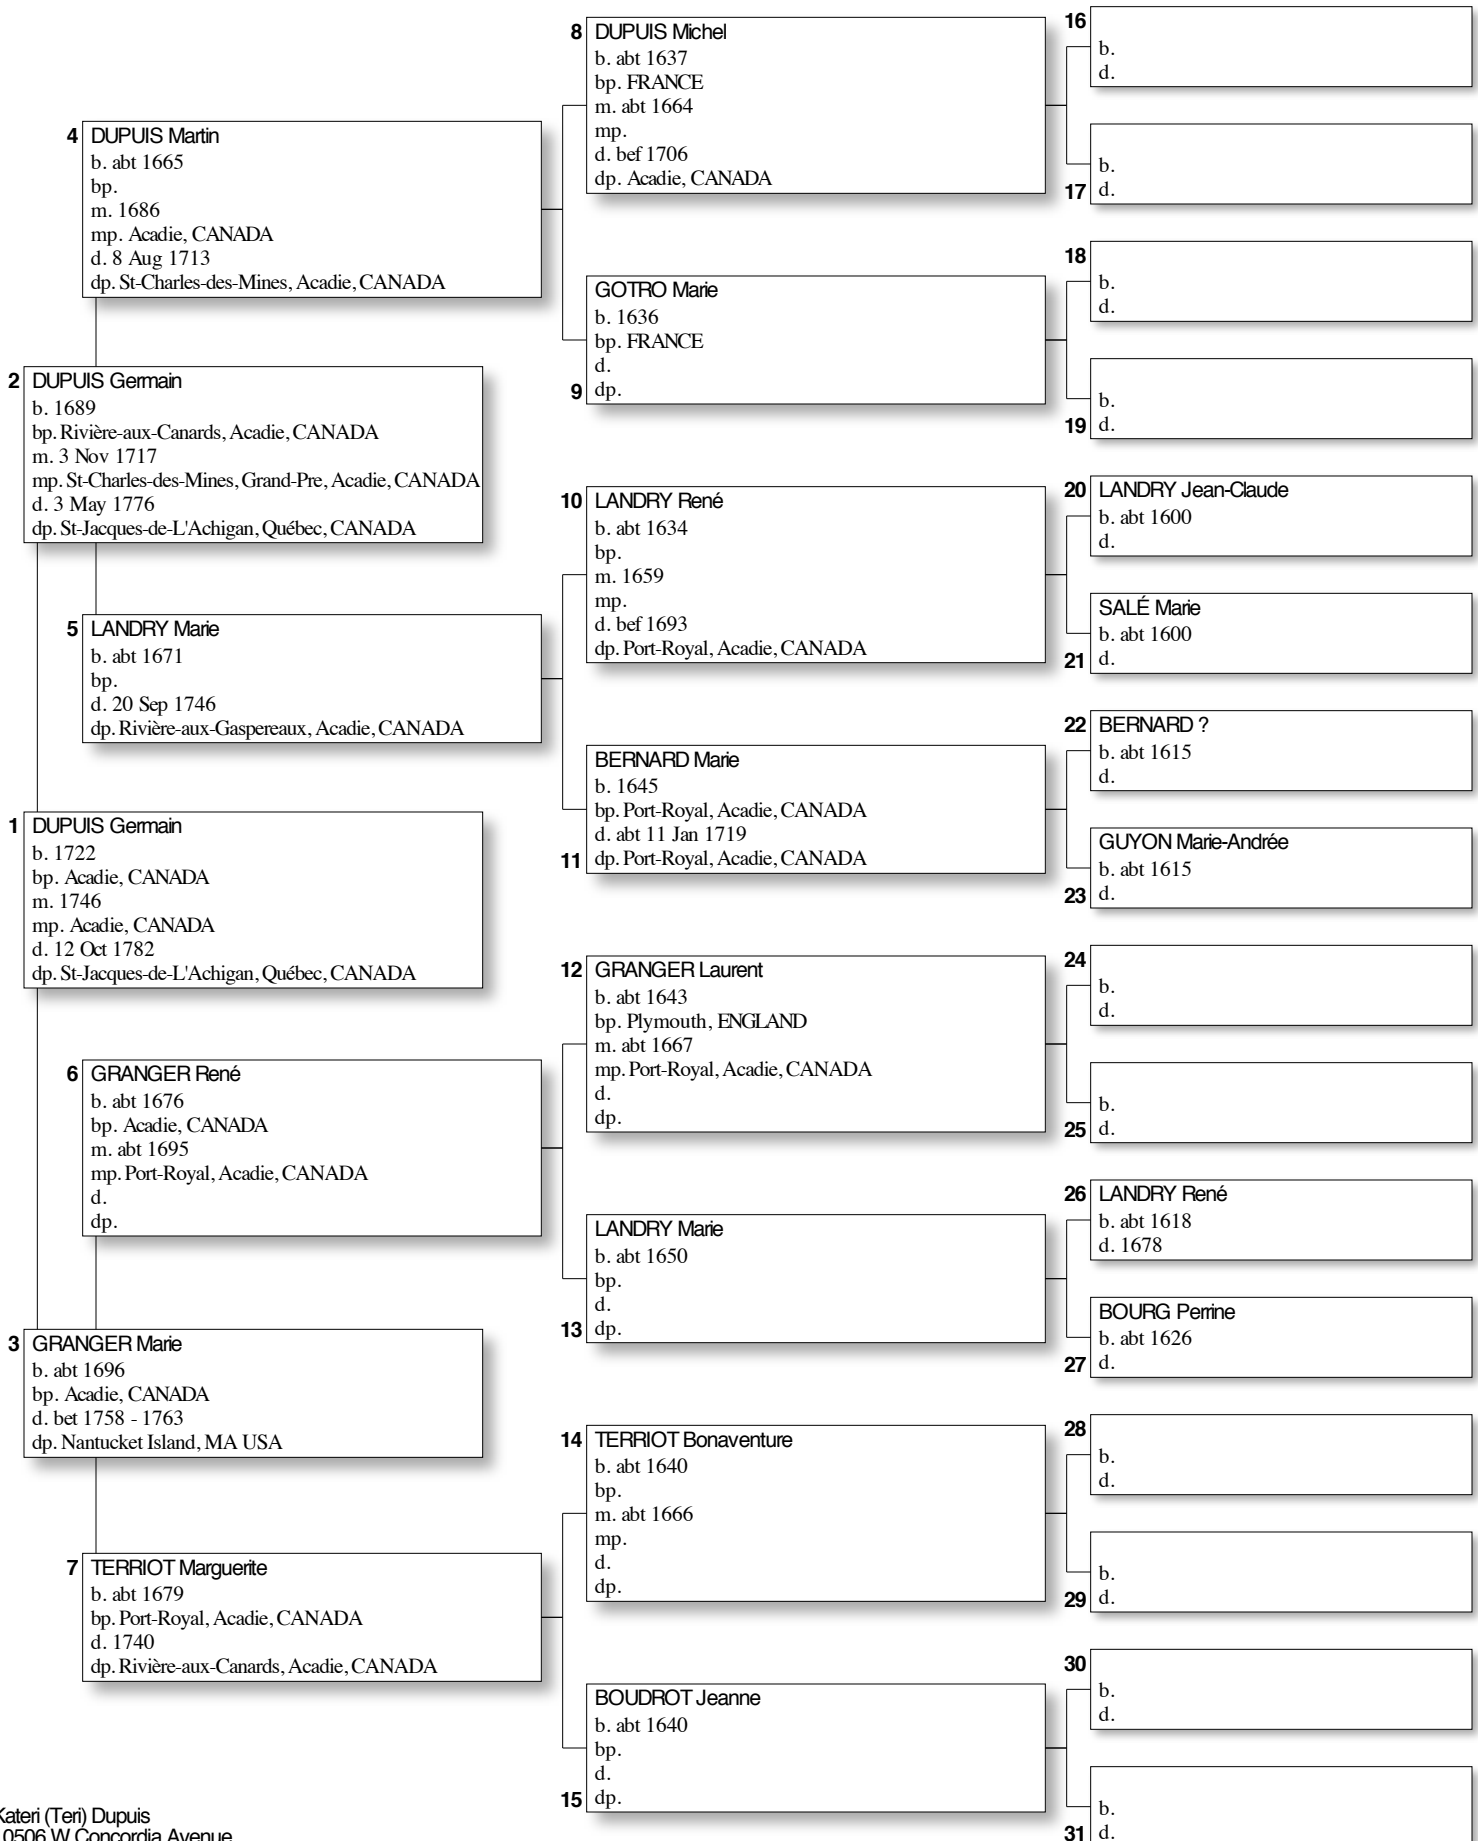

# Cascading Pedigree

Chart #1

Kateri (Teri) Dupuis  
10506 W Concordia Avenue  
Wauwatosa, WI 53222-3355 USA

Created 20 Nov 2013 using Reunion for Macintosh